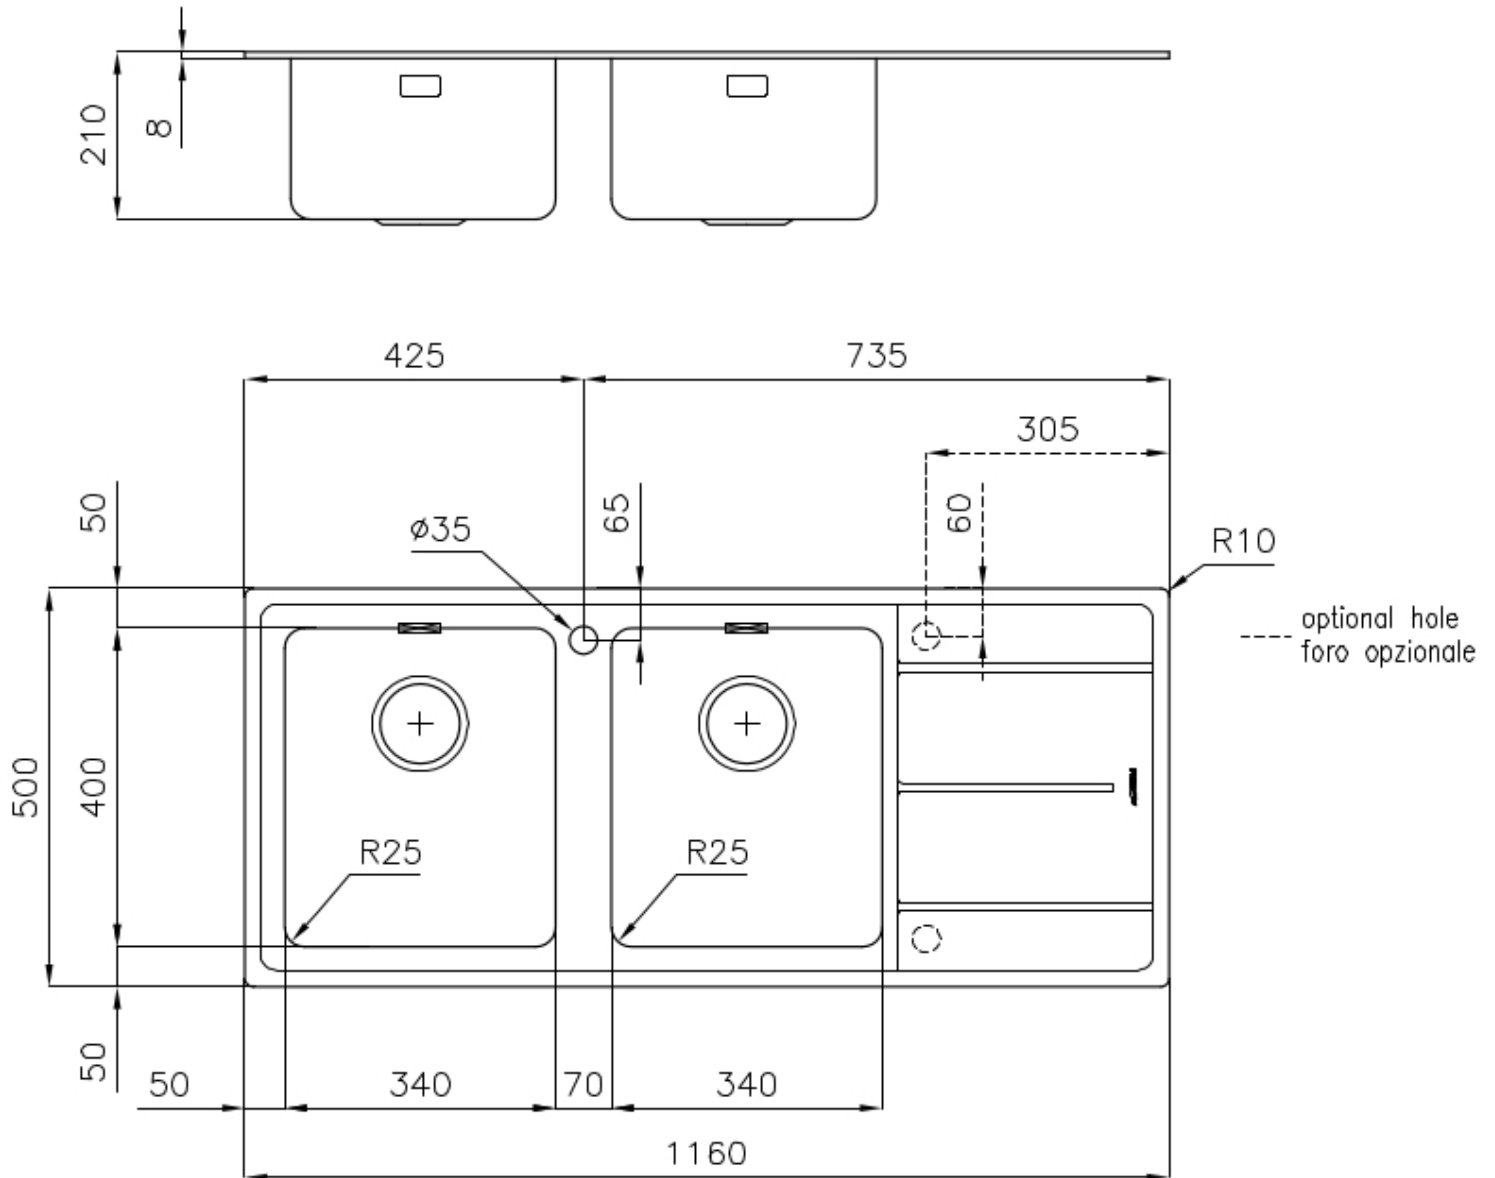

TECHNICAL DATA