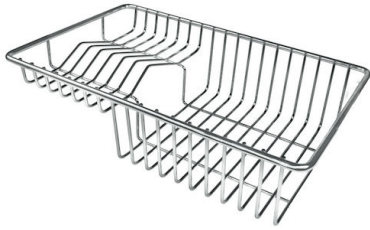

---

**Small radius** Bowls with squared shapes with a modern design and an increased capacity, for a minimal aesthetics connected with an extreme practicity.

---

## OPTIONAL ACCESSORIES

**Glass chopping board**  
8631 300

**HPDE Chopping board**  
8657 001

**HPDE Twin chopping board**  
8644 101

**Stainless steel plate rack**  
8100 303

\* only in combination with the accessory  
8644 101

**White bowl**  
8153 100

**Glass chopping board**  
8633 300

**Graters kit with ring-holder and  
food collection tray**  
8159 101

\* only in combination with the accessory  
8644 101

**Stainless steel basket**  
8611 000